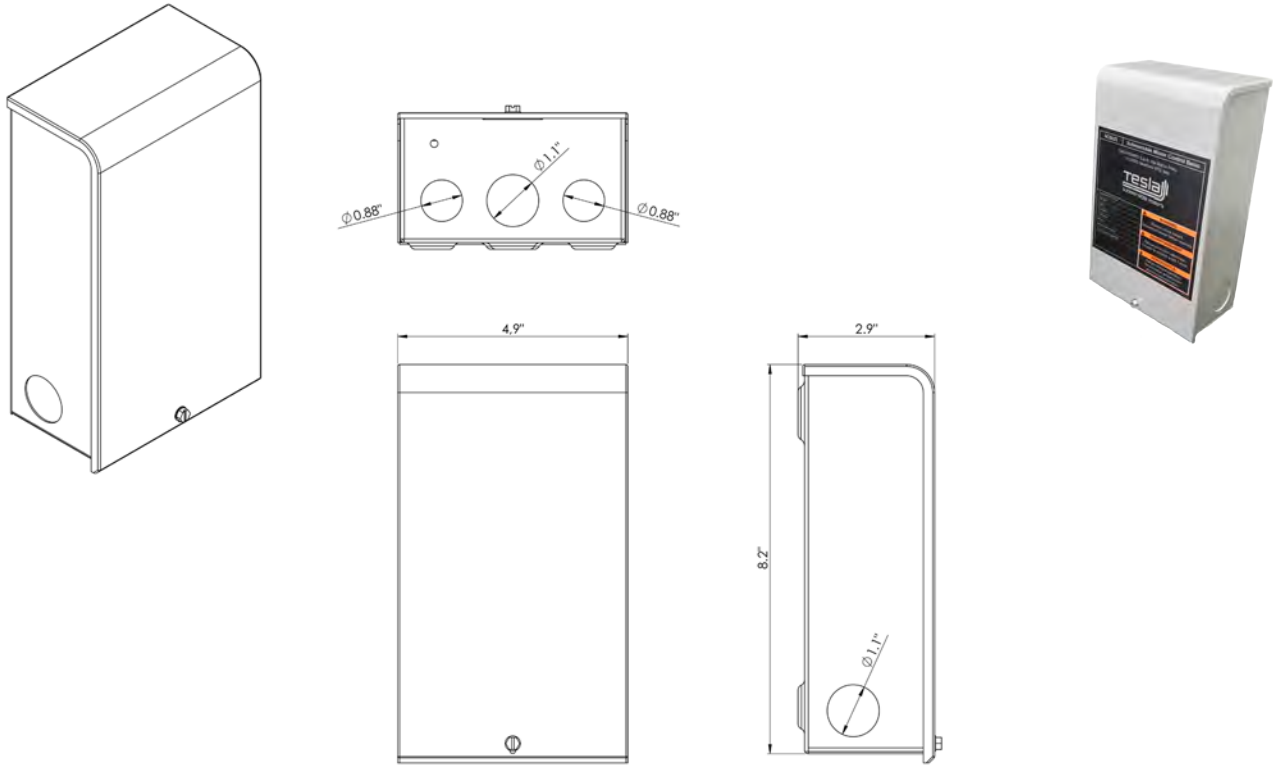

ACCESSORIES

SUBMERSIBLE ELECTRIC PUMPS AND MOTORS

CONTROL BOX - DIMENSION - 4CBUS & CBOL Small

CONTROL BOX - DIMENSION - 4CBUS & CBOL Large