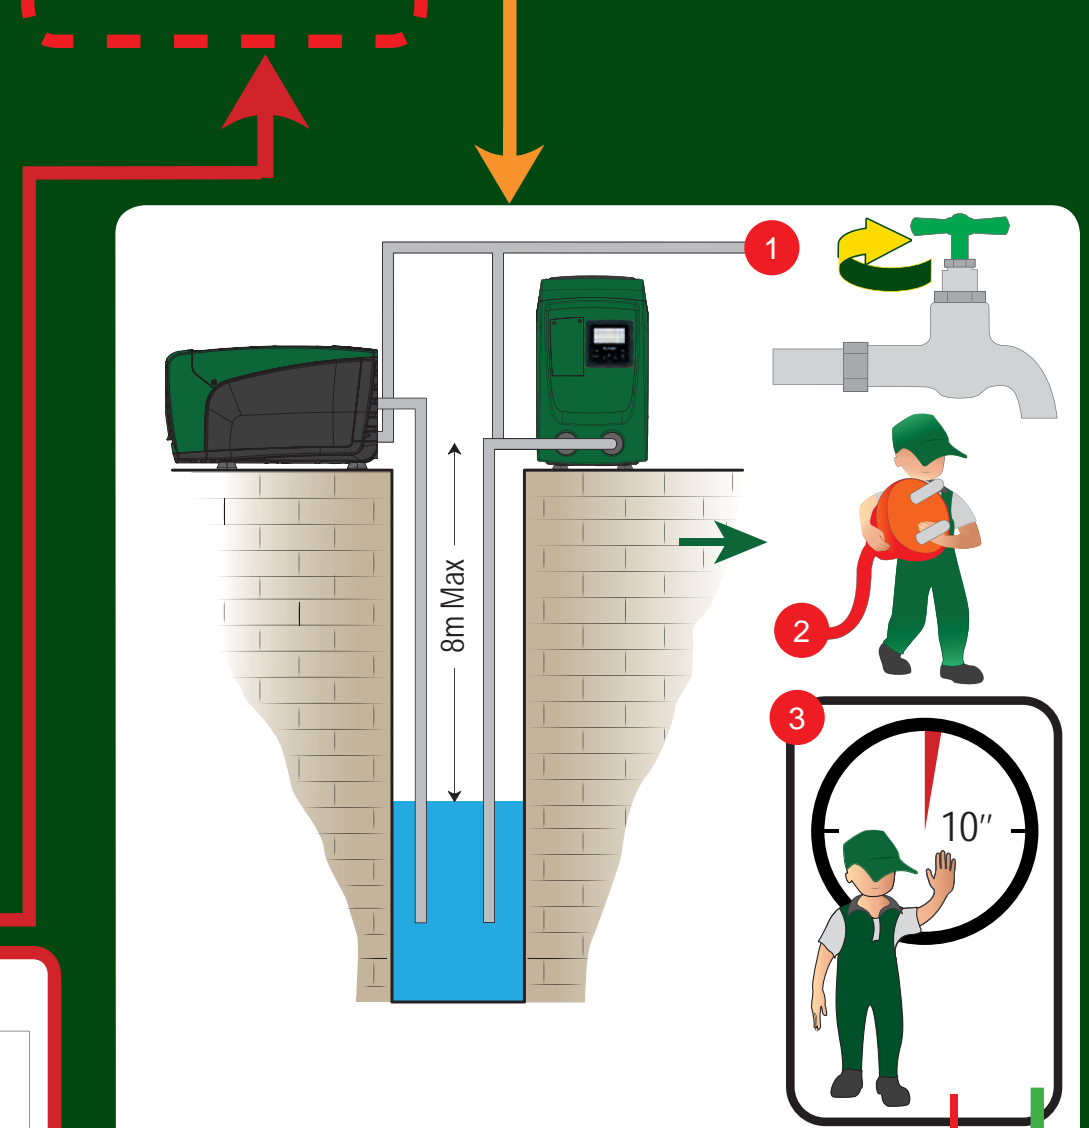

08/15 cont. 60163587