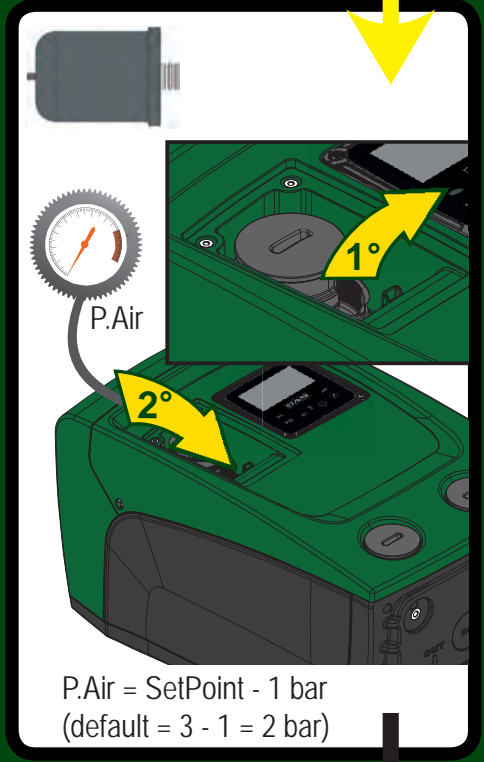

CONTRAST

MONITOR MENU
CT Contrast
Min 0 rpm | Max 3,0 bar

MONITOR MENU
LA Language
ITA
0 rpm | 3,0 bar

MONITOR MENU
BK Backlight
Min 0 rpm | Max 3,0 bar

LANGUAGE

BACKLIGHT

SET + [Down Arrow]

MODE x3

SET POINT

USER MENU
STATE: GO RS 2000 rpm
VP 3,0 bar VF 90,0 l/min
PO 1,40 kW C1 4,8 Arms

3"

MODE + SET =

SETPOINT MENU
SP Setpoint pressure
3,0 bar
GO 2000 rpm 3,0 bar

INSTALLER MENU
RP Pressure fall to restart
SP 0,5 bar
GO 2000 rpm 3,0 bar

PUMP ENABLE / DISABLE

0,0 bar Disab
0,10 kW
0 rpm

3,0 bar
1,24 kW
2000 rpm

+

-

ANTICYCLING

TECH. ASS. MENU
AY Anti cycling
0 Disabled
GO 2000 rpm 3,0 bar

TECH. ASS. MENU
AY Anti cycling
1 Enable
GO 2000 rpm 3,0 bar

MODE + SET + [Up Arrow]

START STOP

STOP START

START STOP

t°C

t°C

50°C Max

0°C Min

www.dabpumps.com