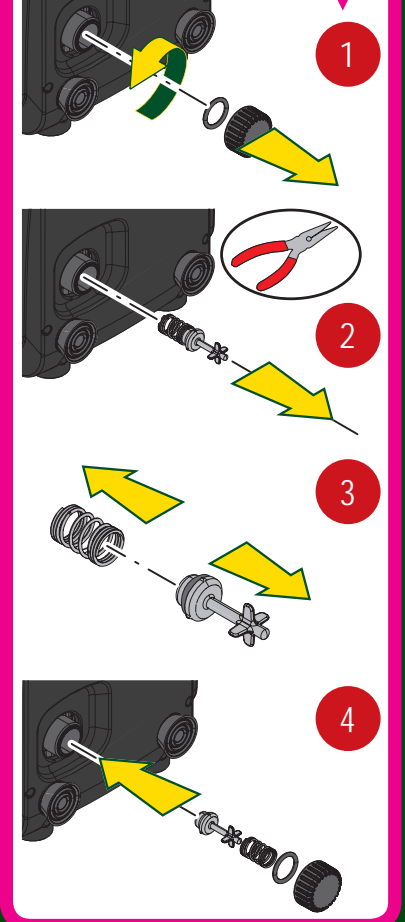

CONTRAST

MONITOR MENU
CT Contrast
Min 0 rpm | Max 3,0 bar

MONITOR MENU
LA Language
ITA
0 rpm | 3,0 bar

MONITOR MENU
BK Backlight
Min 0 rpm | Max 3,0 bar

LANGUAGE

BACKLIGHT

SET + [Down Arrow]

MODE x3

SET POINT

USER MENU
STATE: GO RS 2000 rpm
VP 3,0 bar VF 90,0 l/min
PO 1,40 kW C1 4,8 Arms

3"

MODE + SET =

SETPOINT MENU
SP Setpoint pressure
3,0 bar
GO 2000 rpm 3,0 bar

INSTALLER MENU
RP Pressure fall to restart
SP 0,5 bar
GO 2000 rpm 3,0 bar

PUMP ENABLE / DISABLE

0,0 bar Disab
0,10 kW
0 rpm

3,0 bar
1,24 kW
2000 rpm

+

-

ANTICYCLING

TECH. ASS. MENU
AY Anti cycling
0 Disabled
GO 2000 rpm 3,0 bar

TECH. ASS. MENU
AY Anti cycling
1 Enable
GO 2000 rpm 3,0 bar

MODE + SET + [Up Arrow]

START STOP

STOP START

START STOP

t°C

t°C

50°C Max

0°C Min

www.dabpumps.com