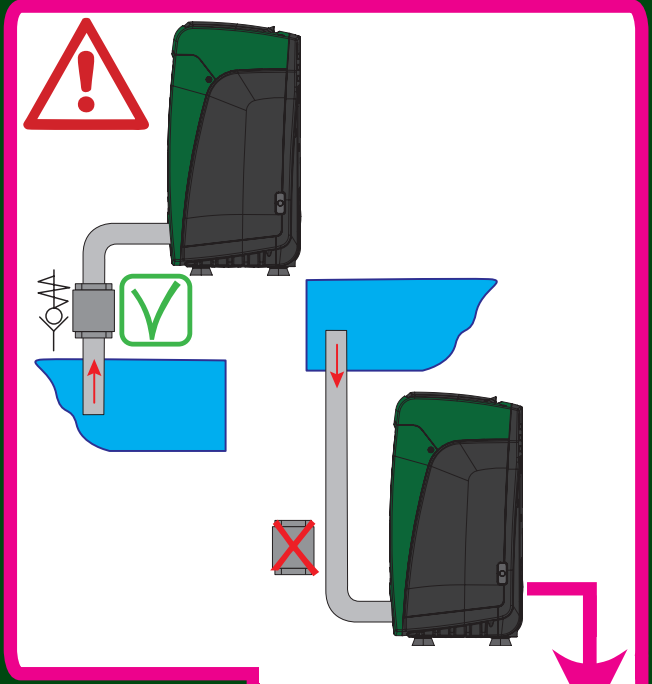

CONTRAST

MONITOR MENU
CT Contrast
Min 0 rpm | Max 3,0 bar

MONITOR MENU
LA Language
ITA
0 rpm | 3,0 bar

MONITOR MENU
BK Backlight
Min 0 rpm | Max 3,0 bar

LANGUAGE

BACKLIGHT

SET + [Down Arrow]

MODE x3

SET POINT

USER MENU
STATE: GO RS 2000 rpm
VP 3,0 bar VF 90,0 l/min
PO 1,40 kW C1 4,8 Arms

3"

MODE + SET =

SETPOINT MENU
SP Setpoint pressure
3,0 bar
GO 2000 rpm 3,0 bar

INSTALLER MENU
RP Pressure fall to restart
SP 0,5 bar
GO 2000 rpm 3,0 bar

PUMP ENABLE / DISABLE

0,0 bar Disab
0,10 kW
0 rpm

3,0 bar
1,24 kW
2000 rpm

+

-

ANTICYCLING

TECH. ASS. MENU
AY Anti cycling
0 Disabled
GO 2000 rpm 3,0 bar

TECH. ASS. MENU
AY Anti cycling
1 Enable
GO 2000 rpm 3,0 bar

MODE + SET + [Up Arrow]

START STOP

STOP START

START STOP

t°C

t°C

50°C Max

0°C Min

www.dabpumps.com