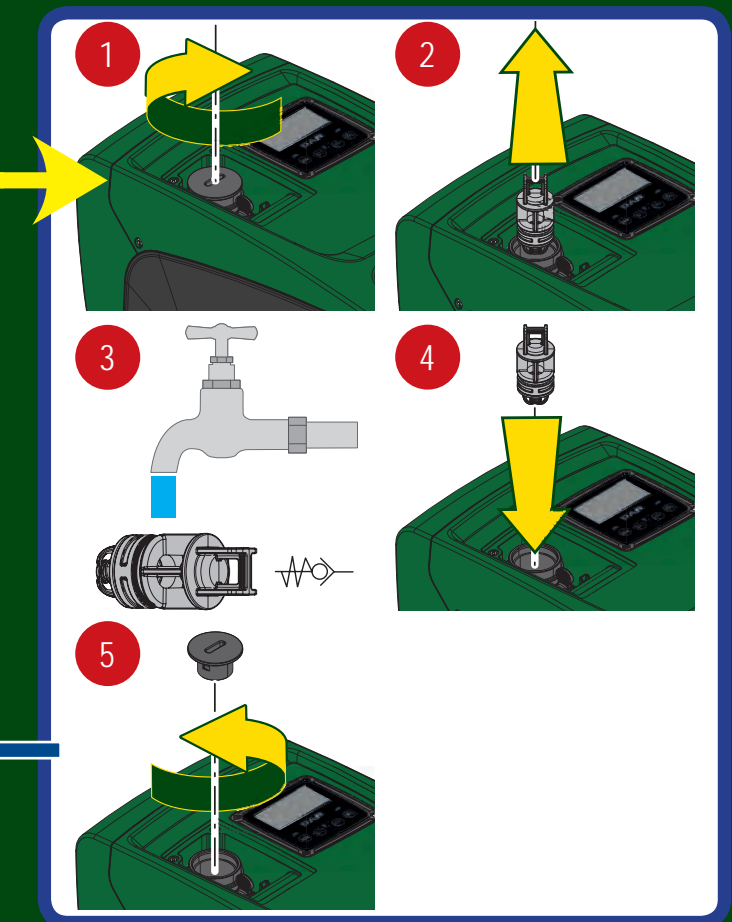

CONTRAST

MONITOR MENU
CT Contrast
Min 0 rpm | Max 3,0 bar

MONITOR MENU
LA Language
ITA
0 rpm | 3,0 bar

MONITOR MENU
BK Backlight
Min 0 rpm | Max 3,0 bar

LANGUAGE

BACKLIGHT

SET + [Down Arrow]

MODE x3

SET POINT

USER MENU
STATE: GO RS 2000 rpm
VP 3,0 bar VF 90,0 l/min
PO 1,40 kW C1 4,8 Arms

3"

MODE + SET =

SETPOINT MENU
SP Setpoint pressure
3,0 bar
GO 2000 rpm 3,0 bar

INSTALLER MENU
RP Pressure fall to restart
SP 0,5 bar
GO 2000 rpm 3,0 bar

PUMP ENABLE / DISABLE

0,0 bar Disab
0,10 kW
0 rpm

3,0 bar
1,24 kW
2000 rpm

+

-

ANTICYCLING

TECH. ASS. MENU
AY Anti cycling
0 Disabled
GO 2000 rpm 3,0 bar

TECH. ASS. MENU
AY Anti cycling
1 Enable
GO 2000 rpm 3,0 bar

MODE + SET + [Up Arrow]

START STOP

STOP START

START STOP

t°C

t°C

50°C Max

0°C Min

www.dabpumps.com