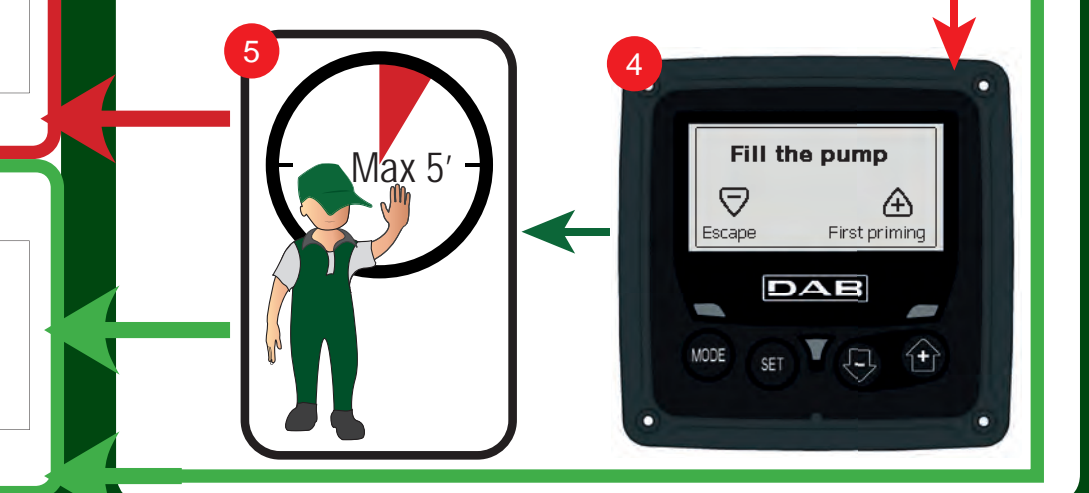

08/15 cont. 60163587