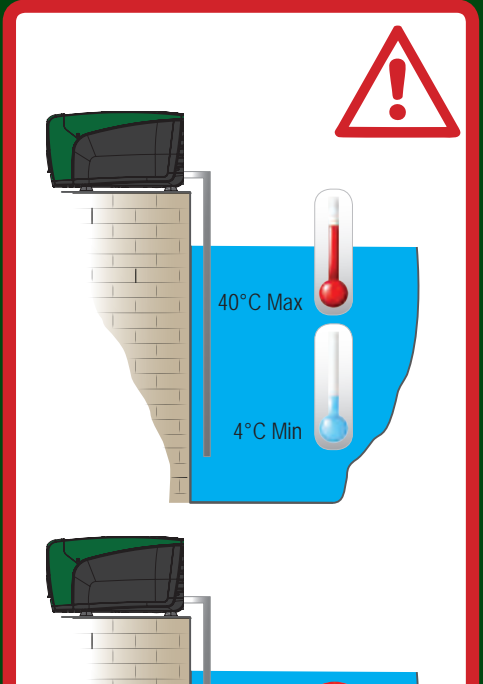

### SET POINT

USER MENU  
STATE: GO RS 2000 rpm  
VP 3,0 bar VF 90,0 l/min  
PO 1,40 kW C1 4,8 Arms

3"

MODE + SET =

SETPOINT MENU  
SP Setpoint pressure  
3,0 bar  
GO 2000 rpm 3,0 bar

INSTALLER MENU  
RP Pressure fall to restart  
SP 0,5 bar  
GO 2000 rpm 3,0 bar

### ANTICYCLING

TECH. ASS. MENU  
AY Anti cycling  
0 Disabled  
GO 2000 rpm 3,0 bar

TECH. ASS. MENU  
AY Anti cycling  
1 Enable  
GO 2000 rpm 3,0 bar

MODE + SET + [Up Arrow]

START STOP

STOP START

START STOP

t°C

t°C

50°C Max

0°C Min

www.dabpumps.com