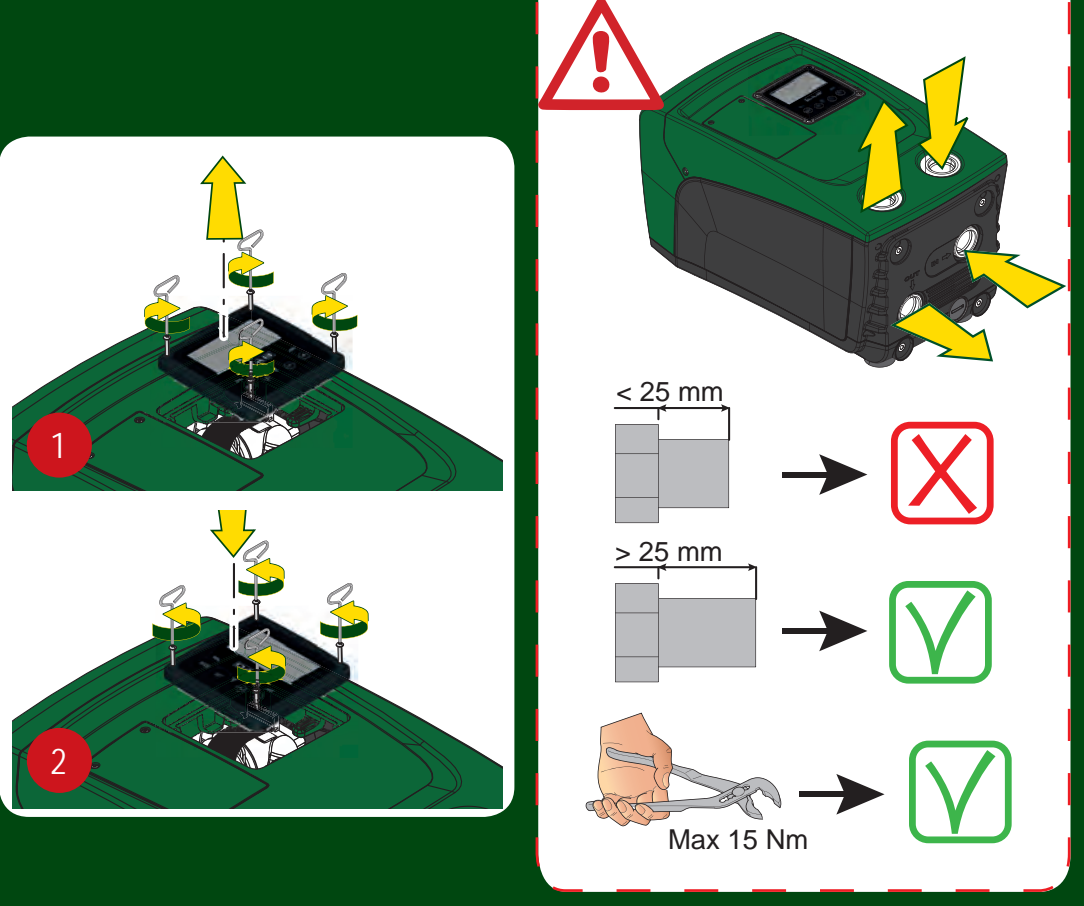

08/15 cont. 60163587