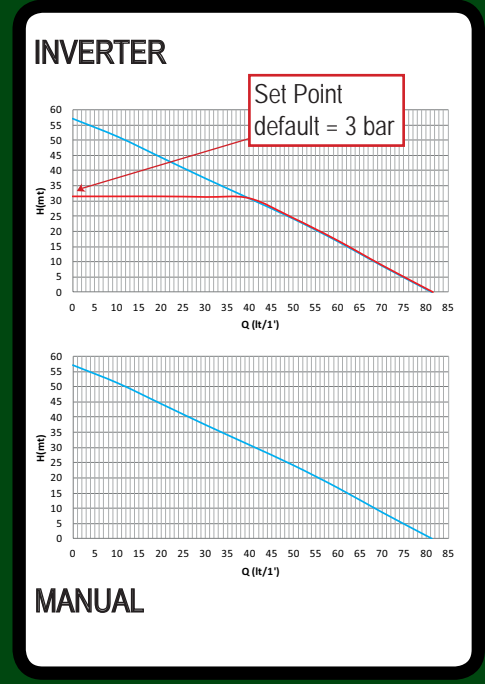

### SET POINT

USER MENU  
STATE: GO RS 2000 rpm  
VP 3,0 bar VF 90,0 l/min  
PO 1,40 kW C1 4,8 Arms

3"

MODE + SET =

SETPOINT MENU  
SP Setpoint pressure  
3,0 bar  
GO 2000 rpm 3,0 bar

INSTALLER MENU  
RP Pressure fall to restart  
SP 0,5 bar  
GO 2000 rpm 3,0 bar

### PUMP ENABLE / DISABLE

0,0 bar Disab  
0,10 kW  
0 rpm

3,0 bar  
1,24 kW  
2000 rpm

+

-

### ANTICYCLING

TECH. ASS. MENU  
AY Anti cycling  
0 Disabled  
GO 2000 rpm 3,0 bar

TECH. ASS. MENU  
AY Anti cycling  
1 Enable  
GO 2000 rpm 3,0 bar

MODE + SET + [Up Arrow]

START STOP

STOP START

START STOP

t°C

t°C

50°C Max

0°C Min

www.dabpumps.com