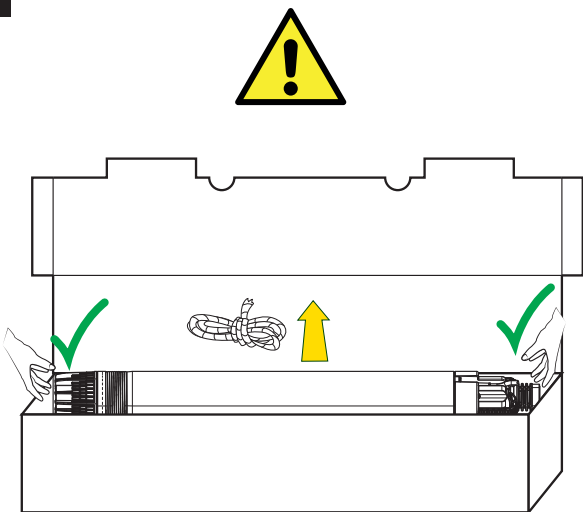

INSTRUCTION MANUAL

1

2

Serial N° : 1220 000000-1
 1000 W 220-240 V~/50 Hz IPX8 15m
 Qmax 80 l/min Hmax 60 m T° Max liquid 35° C
 P1713998
 Made in ITALY

BHP 750 - 115/60	N. 1.2052	TF 95 °F
Q 12 GMP	Hmax 177 ft	Hmin 3 ft
1 ~ 115V	8.3 A	MADE IN ITALY
3400 1/min	IP X8	60 Hz I.C.L. F 35 µF 250 V~
P2 0.75 HP	570 W	P1 900 W Sn 0001
		49 ft

2-8 l
not included

max
15 m-49ft

> 20 cm
8 inch

>Ø 13 cm
5 inch