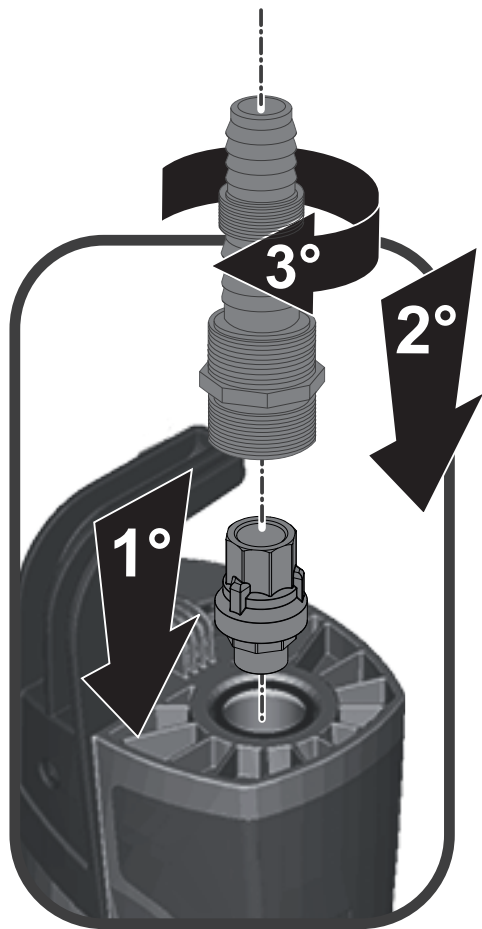

QUICK GUIDE

1

1

3

3

MAX 20
START

2-8 l

not included