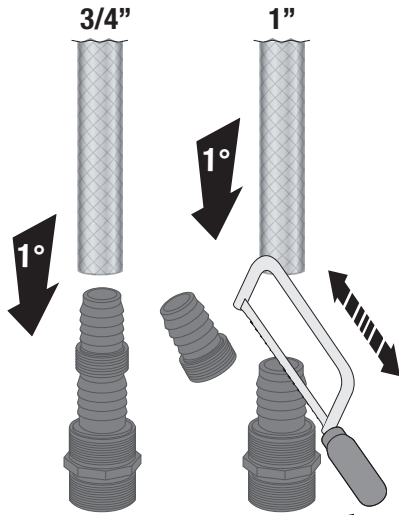

QUICK GUIDE

1

1

3

3

MAX 20
START

2-8 l

not included