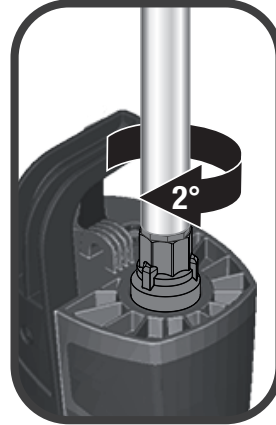

QUICK GUIDE

1

1

3

3

MAX 20
START

2-8 l

not included