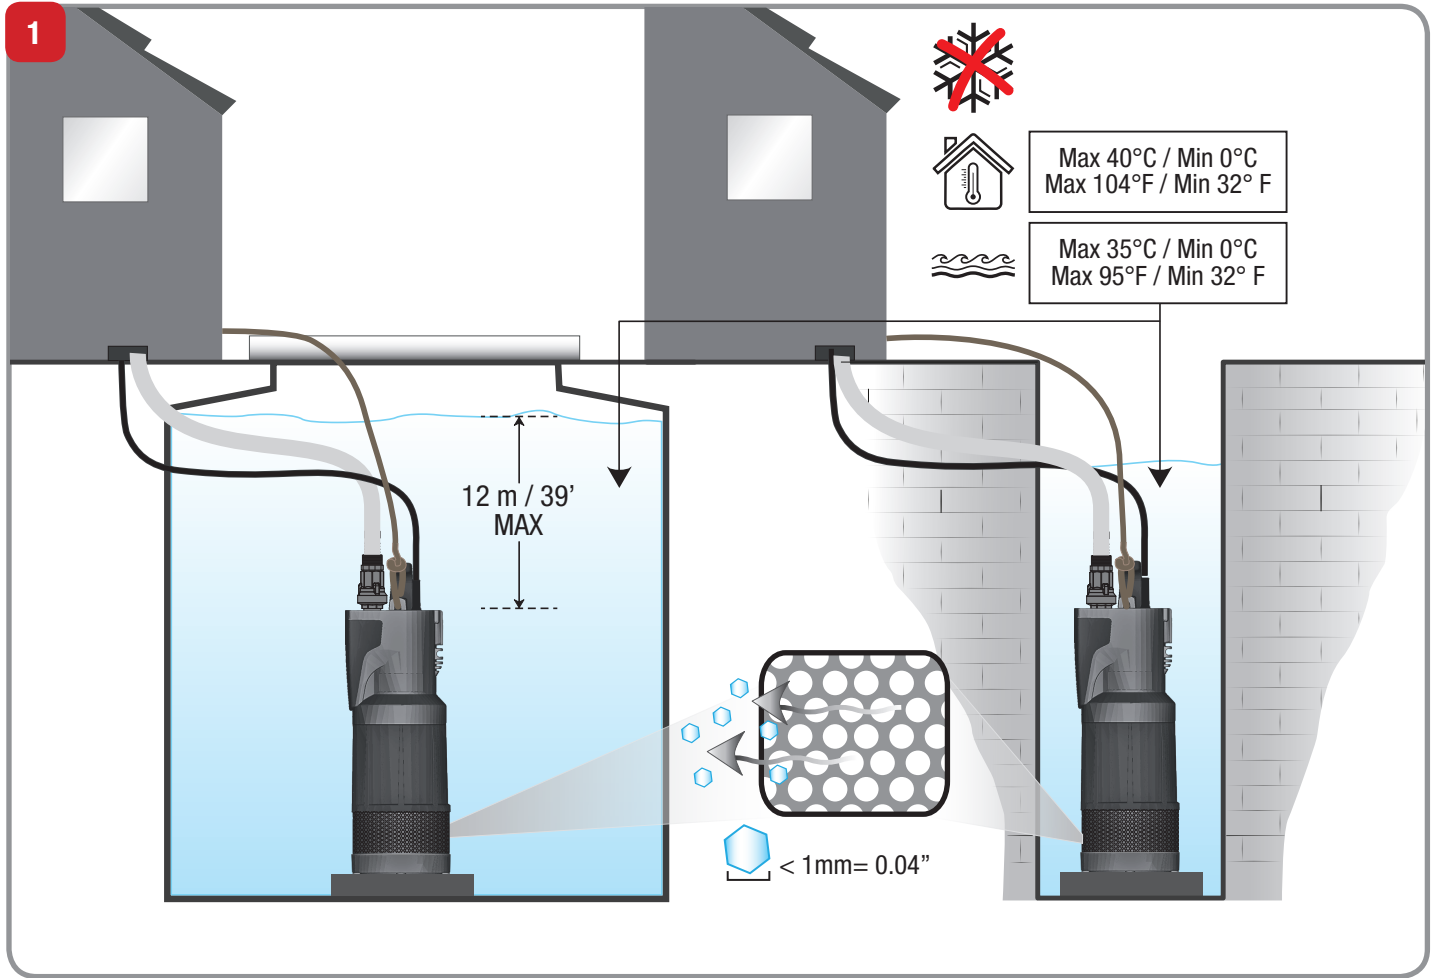

QUICK GUIDE

1

1

3

3

MAX 20
START

2-8 l

not included