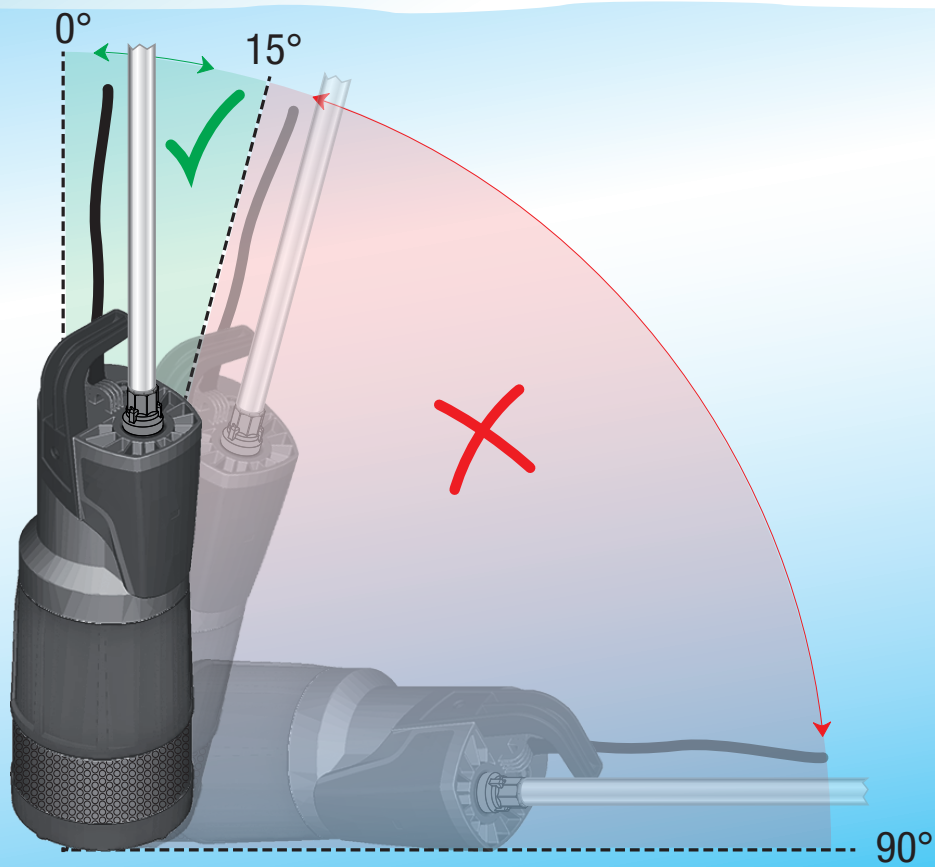

QUICK GUIDE

1

1

3

3

MAX 20
START

2-8 l

not included