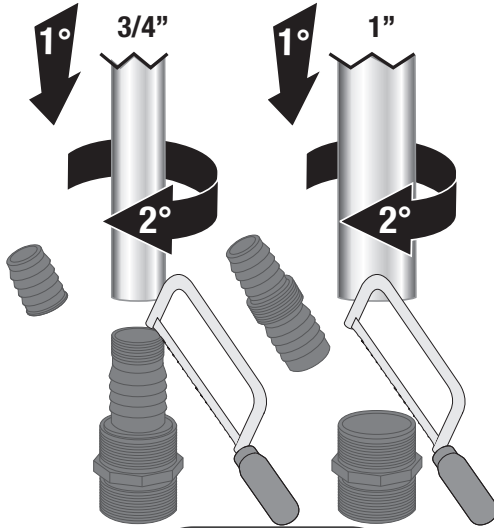

QUICK GUIDE

1

1

3

3

MAX 20
START

2-8 l

not included