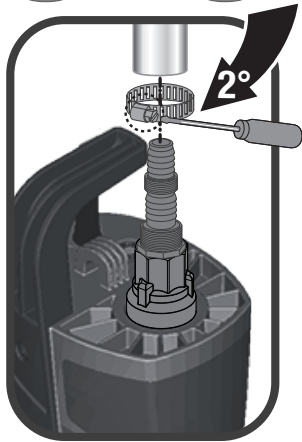

QUICK GUIDE

1

1

3

3

MAX 20
START

2-8 l

not included